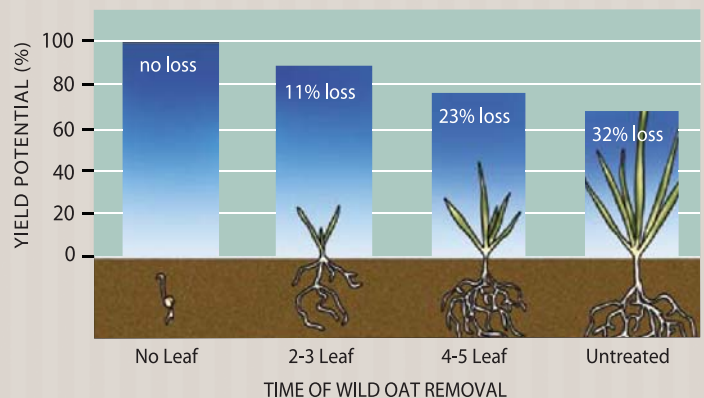

Got wild oats?

Avadex®
Herbicide

ROTATE THIS

Avadex® Fortress®

Herbicide   Herbicide

Don't tolerate Group 1 & 2 resistant wild oats on your farm

Preserve your herbicide choices and protect your yields

Group 1 and 2 herbicide resistance is common in many parts of the Prairies and wild oats continue to be the number one weed problem. Avadex offers a unique and dependable solution to controlling wild oats. Avadex creates a barrier of protection that controls wild oats at the no-leaf stage, before they emerge. Rotate 8™ with Group 8 Avadex to effectively manage wild oats and preserve your herbicide choices.

No-leaf Weed Control

- Control wild oats at the no-leaf stage, before they begin competing for soil moisture and nutrients.
- Just three wild oats per square meter can result in a 9% loss and 100 wild oats per square meter equals a 30% loss in yield (Ag Canada, LaCombe).
- The earlier you control wild oats the greater the yield potential.

Early Season Yield Protection

Source: Monsanto 4-Year Independent Study

General Information at (800) 883-1844 www.gowanco.com
or UAP Canada at (800) 561-5444 www.uap.ca

Gowan®
CANADA

Avadex®, Fortress® and Rotate 8™ are registered trademarks or service marks of Gowan Company, LLC. EPA Reg. No. 10163-286, 10163-287 and 10163-289 respectively.